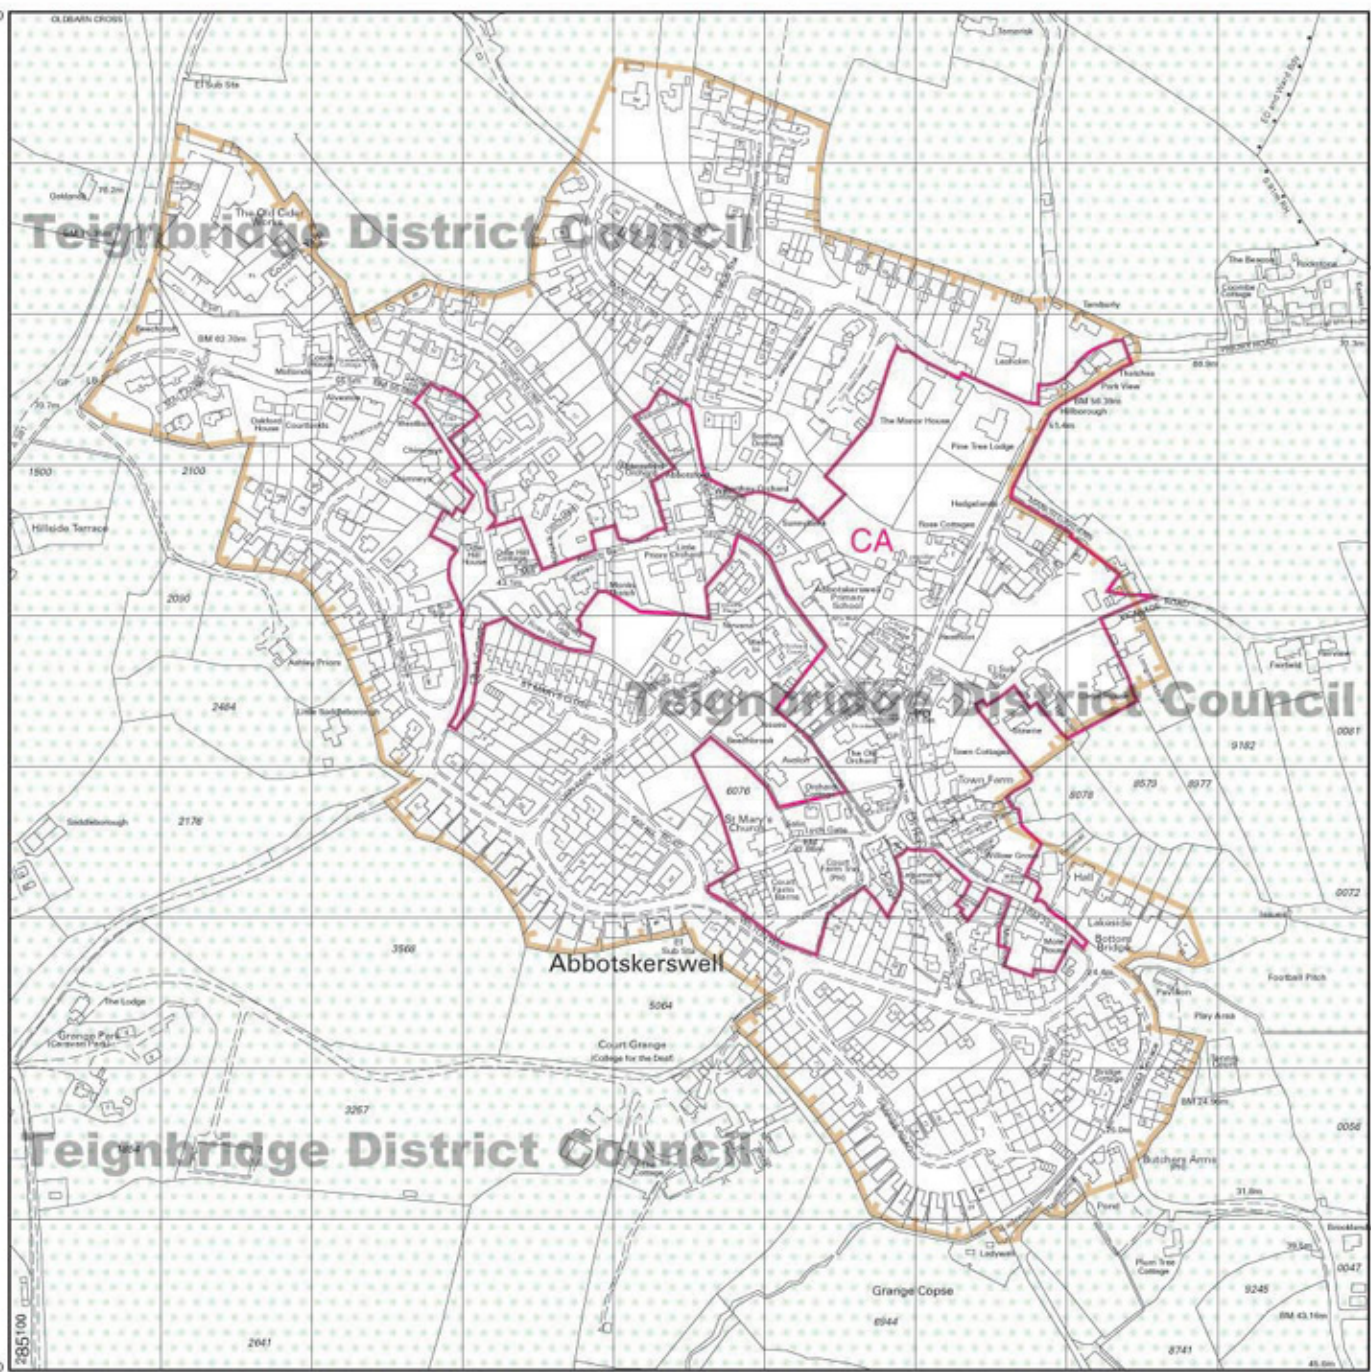

069300

TEIGNBRIDGE LOCAL PLAN
October 1996

INSET MAP 2 OF SHEET 1
Abbotskerswell

Reproduced from the Ordnance Survey mapping with the permission of the Controller of Her Majesty's Stationery Office
 © Crown copyright.
 Unauthorised reproduction infringes Crown copyright and may lead to prosecution or civil proceedings.
 Teignbridge District Council Licence No. LA079693.